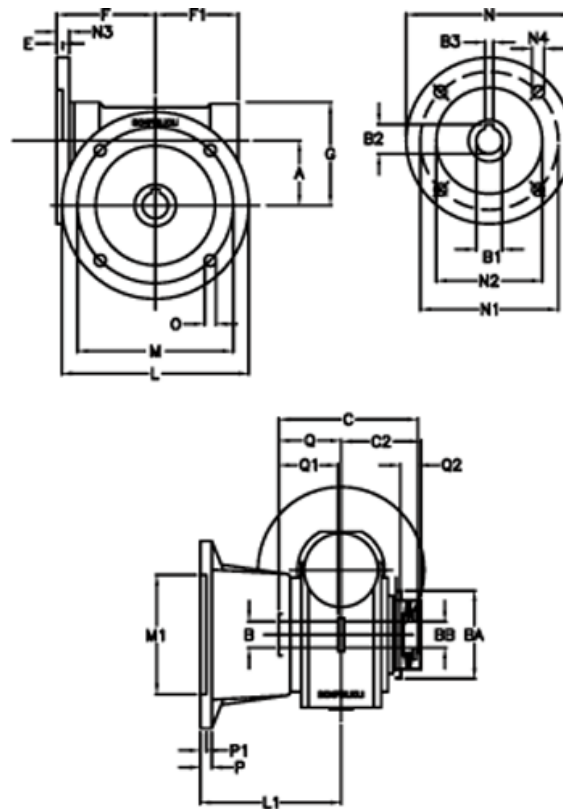

Data Sheet

Article number: 390204402062736

Description: Worm Gear with Torque Limiter
VF 44-L2-FA-20-P71B5

Measures

a = 44.6	C2 = 48	m = 87	P = 9
B = 18	Description = VF 44FA-xx-71B5	M1 = 60	P1 = 7
B1 E7 = 14	E = 2	N = 160	Q = 32.0
B2 = 16.3	F = 65	N1 = 130	Q1 = 32
B3 H9 = 5	F1 = 54	N2 = 110	Q2 = 12
BA = 40	g = 71	N3 = 10.5	
BB H7 = 11	L = 110	N4 = 9.5	
C = 79	L1 = 90	O = 8.5	